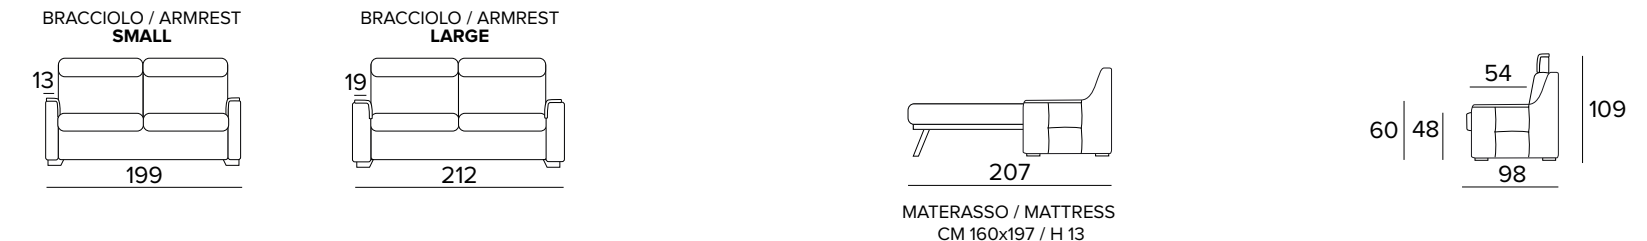

**DIVANO LETTO MAXI
MAXI SEATER SOFA BED**